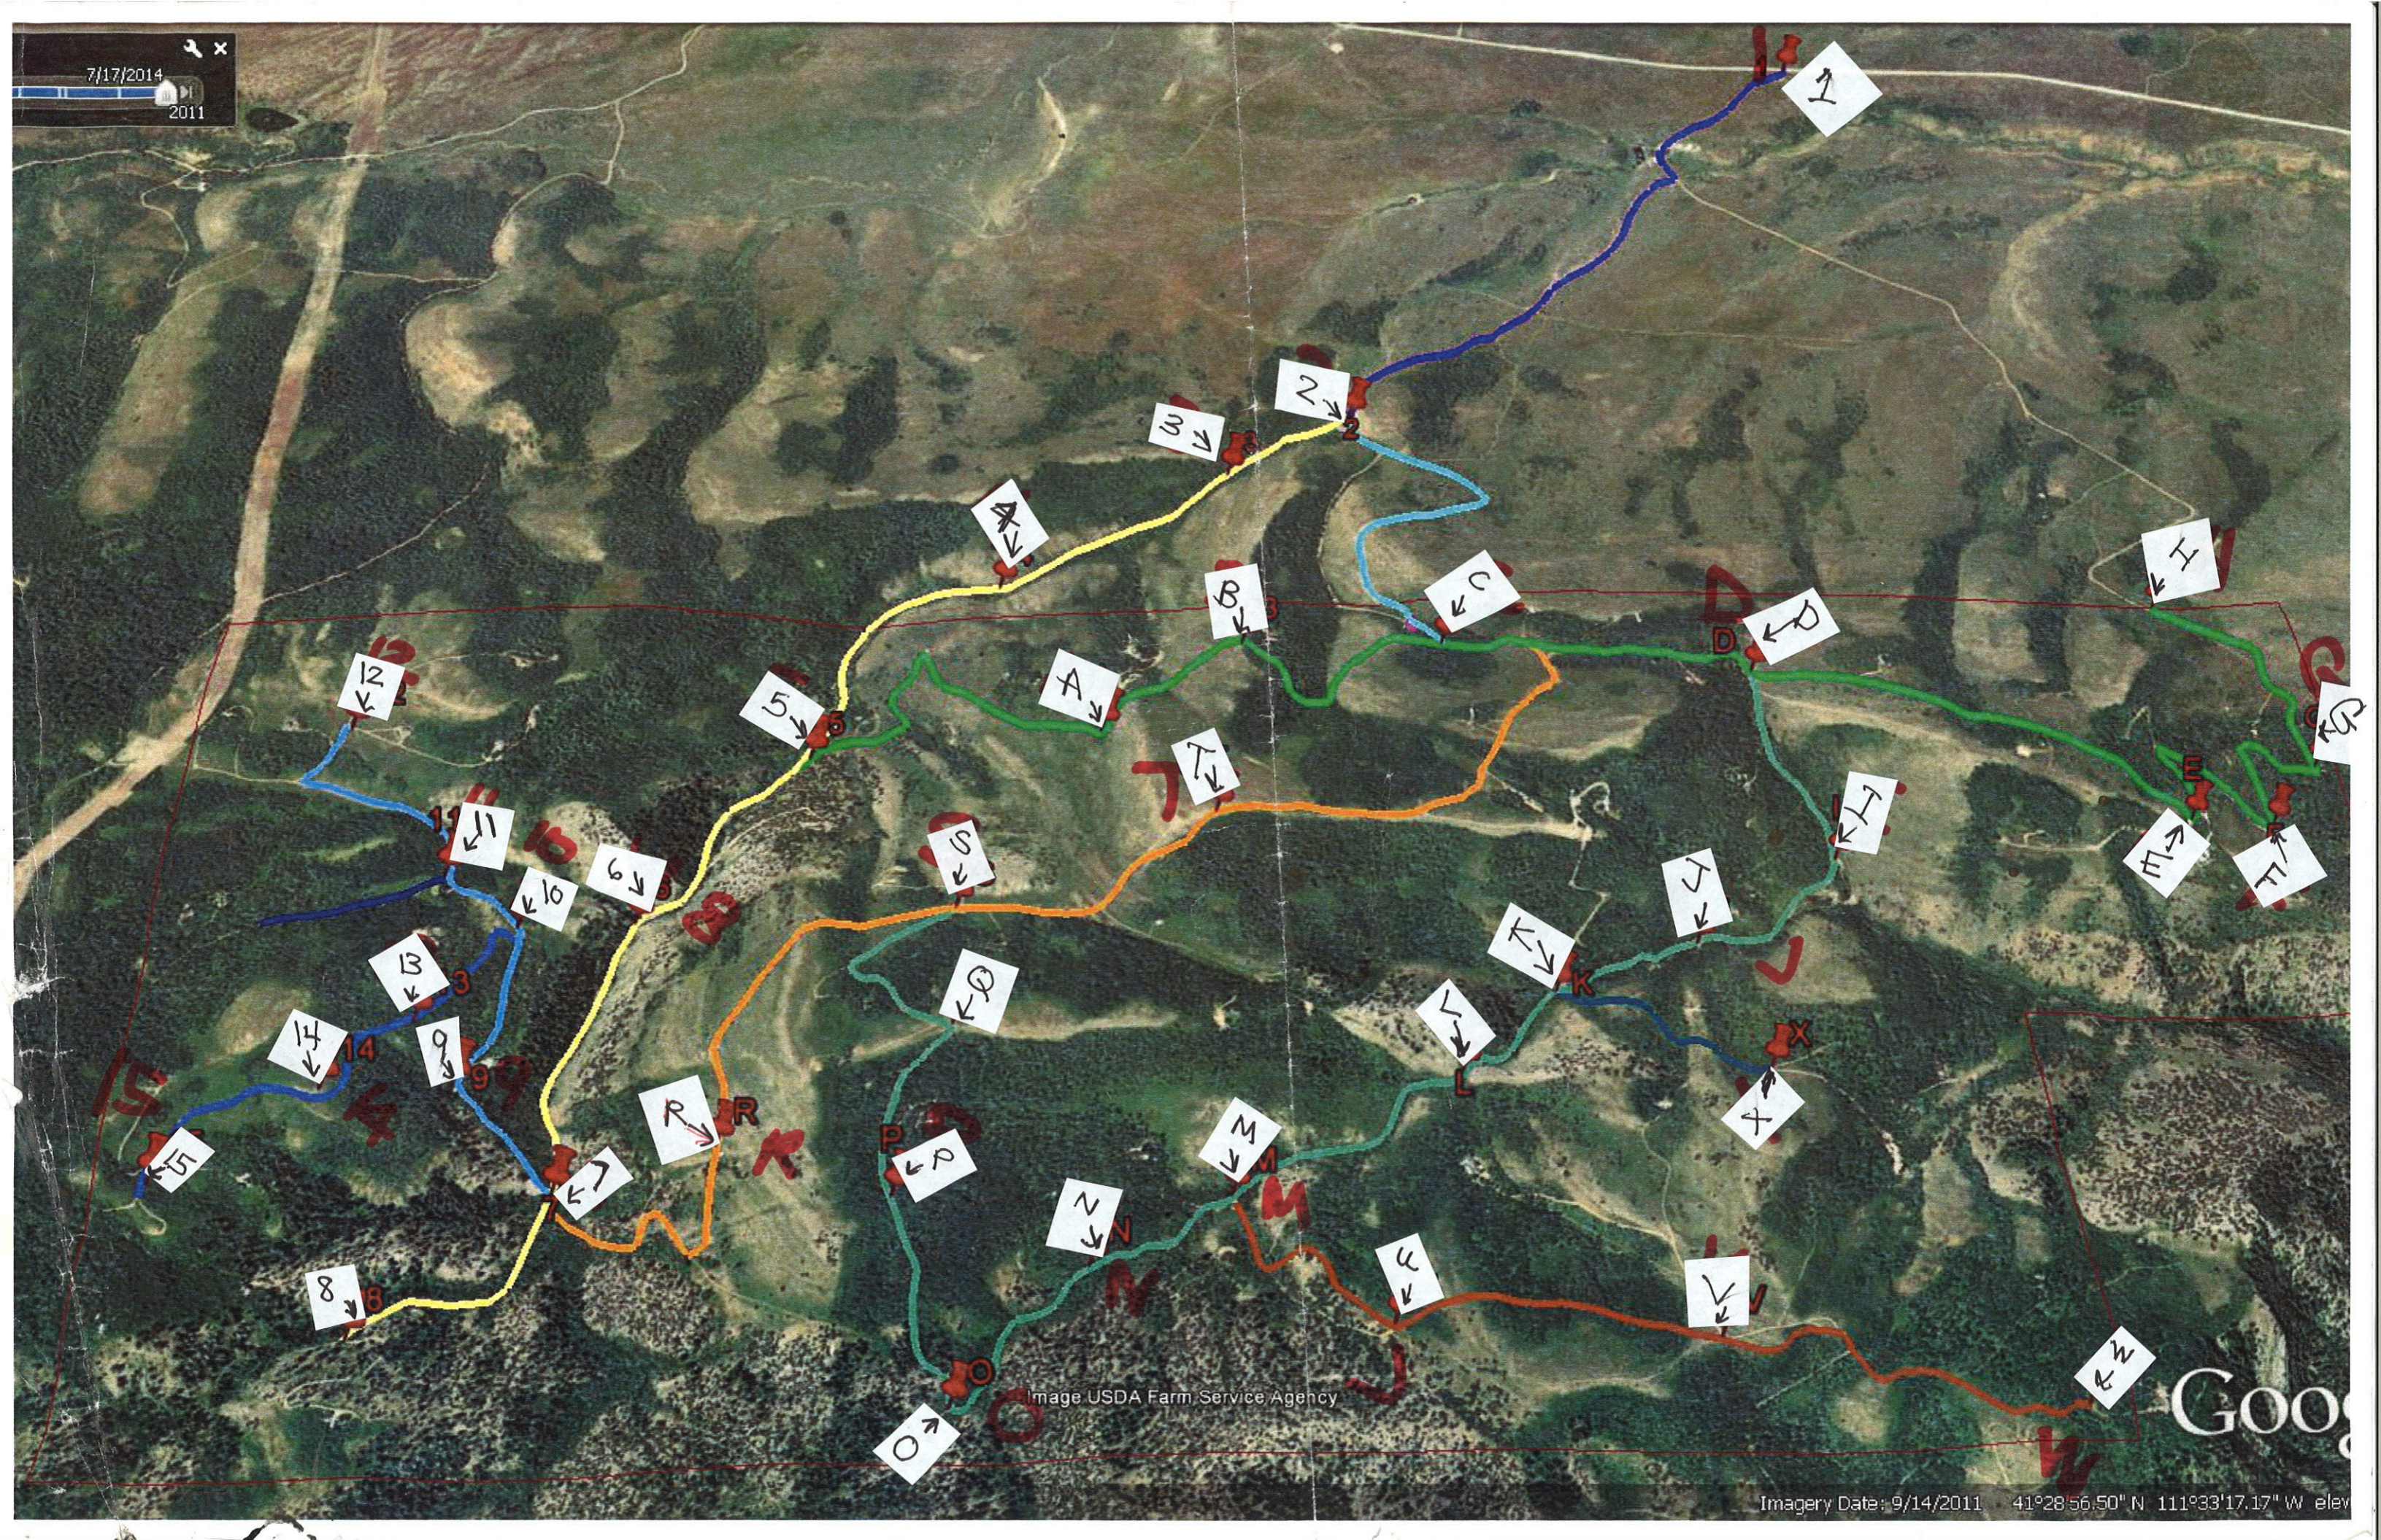

7/17/2014

2011

Image USDA Farm Service Agency

Google

Imagery Date: 9/14/2011 41°28'56.50" N 111°33'17.17" W elev